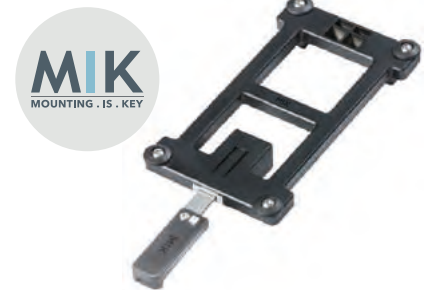

also available with
MIK adapter plate