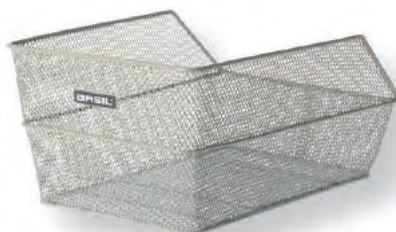

BASIL CENTO

11116 black

11117 silver

11186 white