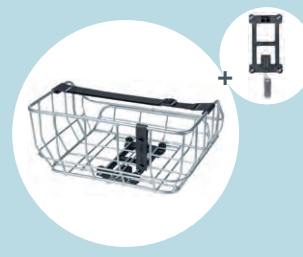

50546 **Basil** Portland
Bicycle rear basket MIK chrome