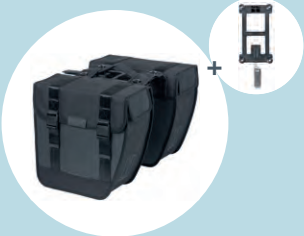

18212 **Basil** Tour Waterproof
Double Pannier Bag MIK black