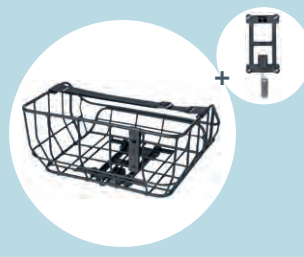

18324 **Basil** Urban Load
Double Pannier Bag MIK black/black

18328 **Basil** Forte
Double Pannier Bag MIK black/black

18332 **Basil** City
Double Pannier Bag MIK black

20017 **Basil** Buddy
faded denim

50545 **Basil** Portland
Bicycle rear basket MIK matt black