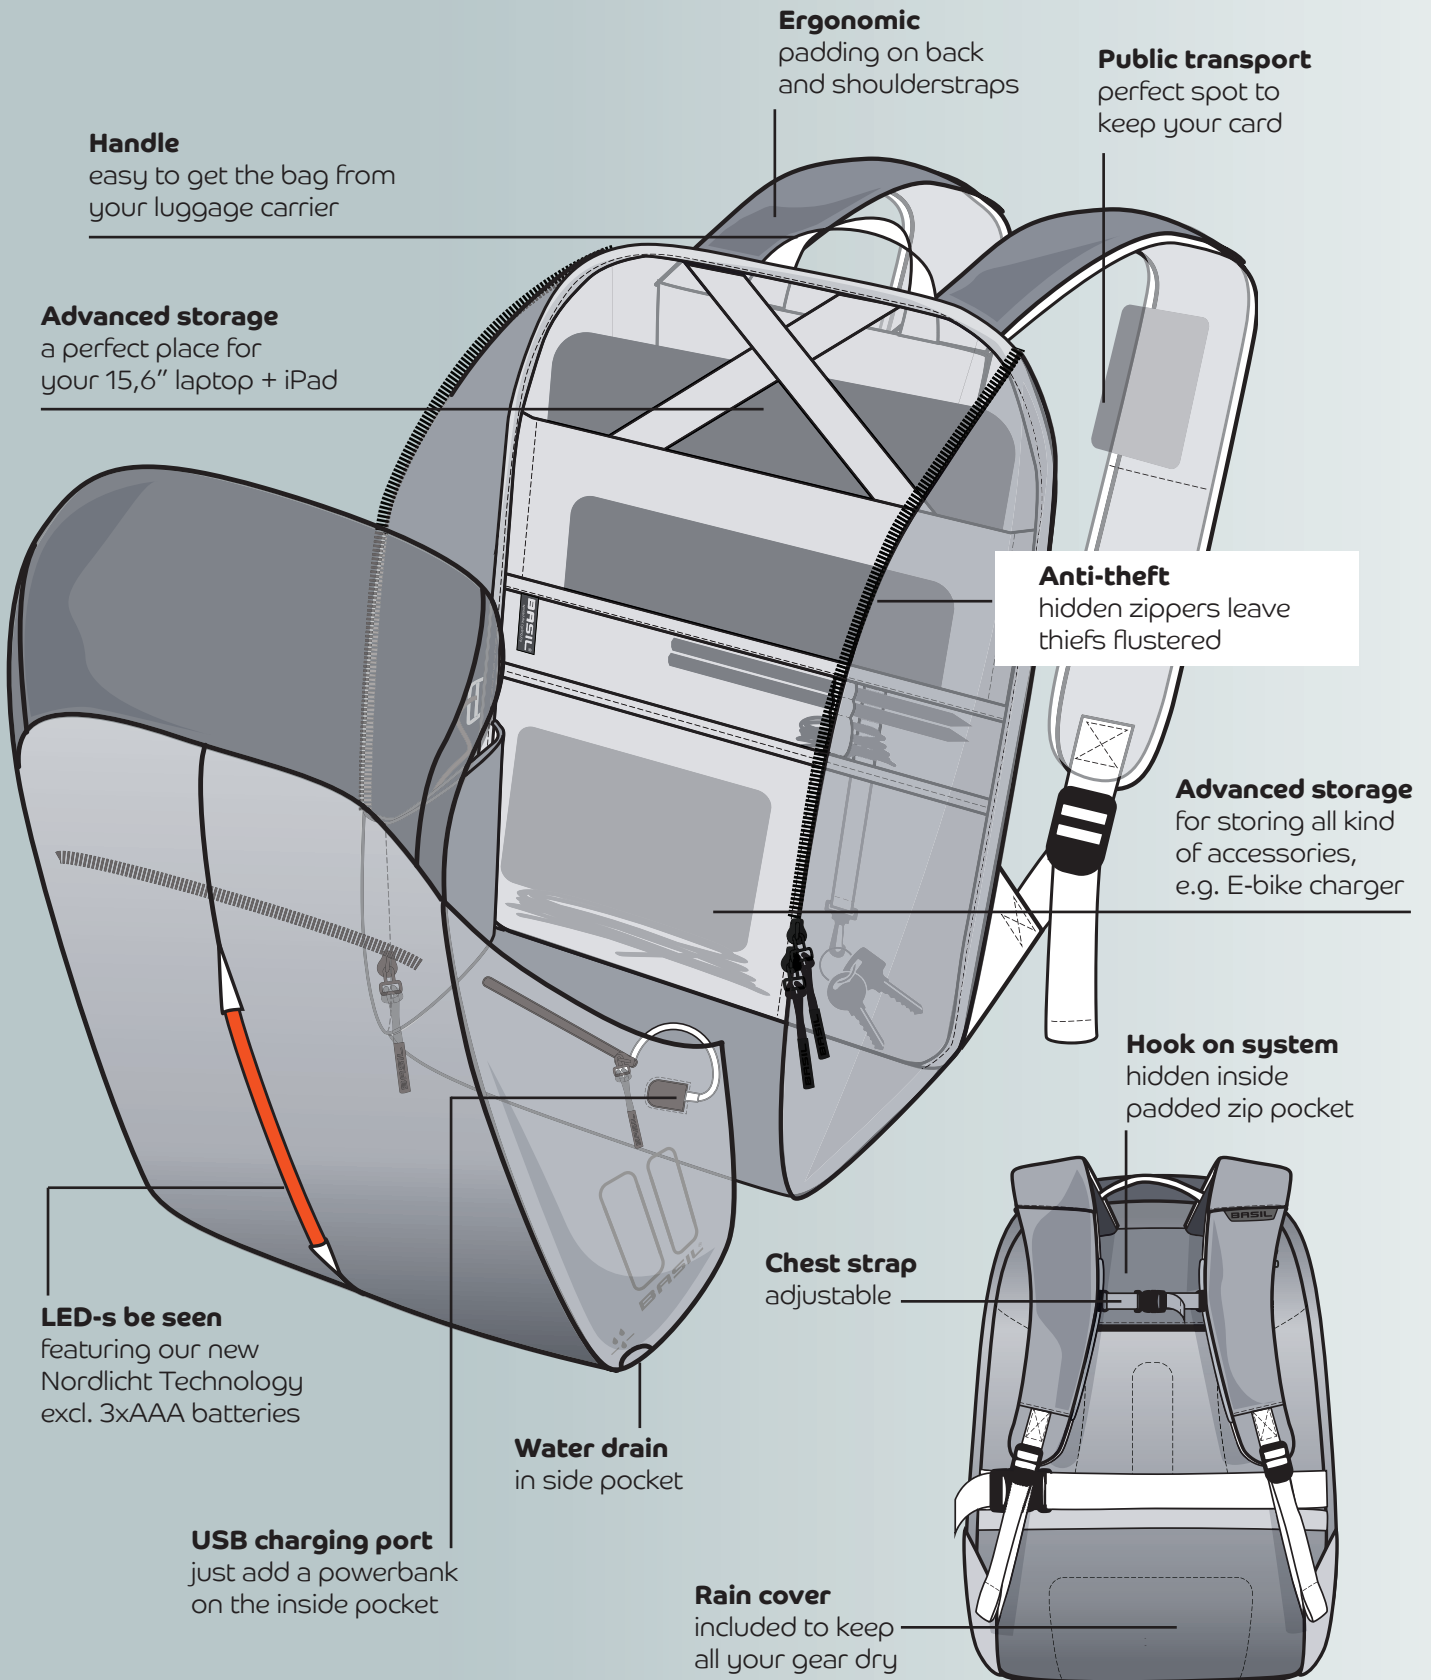

ergonomic

The anatomy of our commuter bicycle backpack

Handle
easy to get the bag from
your luggage carrier

Ergonomic
padding on back
and shoulderstraps

Public transport
perfect spot to
keep your card

Advanced storage
a perfect place for
your 15,6" laptop + iPad