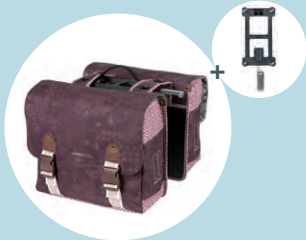

18050 **Basil** Bohème
Double Pannier Bag MIK fig red