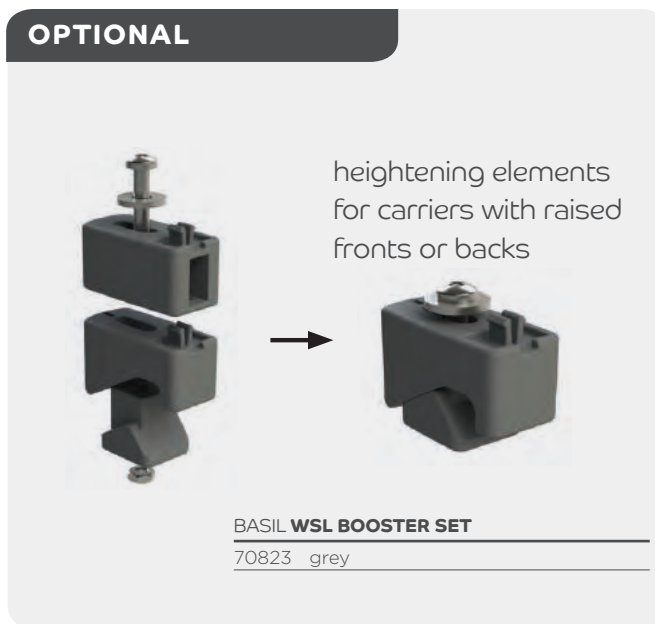

Basil **Fixed Mounted stem holder**

Removable

Basil **BasEasy stem holder**

Basil **Ahead-stem holder KF**

Basil **KF Handlebar holder**

Basil WSL System

The patented WSL system ensures perfect mounting of our basket in a safe and stable manner. The system is universal, the **width and length can be adjusted**. It fits on to various diameters of luggage carrier frames, and can be used in conjunction with batteries in the luggage carrier. **E-bike perfect!**

Basil Clever System

What makes it so clever? The Clever is one single system that can be used in **two ways**. The **removable option** works with a spring clamp. The **permanent system** works with an extra set of hooks that are included.