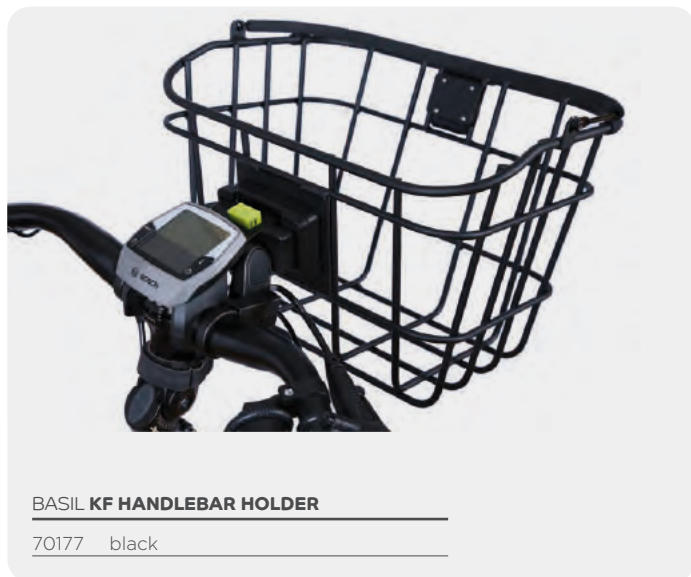

BASIL UNIVERSAL CARGO CARRIER MIK

60001 matt black

BASIL MIK STICK

70678 black

Basil **Hook On system**

The hooks are width-adjustable for the best possible positioning on the luggage carrier. The locking system with its green flag provides extra security to prevent loss. Also suitable for E-bikes. For tubes up to 16 mm Ø.

Basil **zipper pocket** solution

How do you turn a bicycle bag into a fashion accessory? The answer is the zipper pocket, first introduced by Basil. The Hook -On System can be hidden away in the zipper pocket, transforming the bicycle bag into a 'normal' shoulder bag in the blink of an eye.

Basil KF Handlebar holder

The Basil KF Handlebar holder is compatible with all removable bags and baskets equipped with an **KF adapter plate**. This system is suitable for steering tubes from 22 to 31.8 mm Ø. **The angle can be adjusted.** Furthermore, thanks to two parts (included) you can use the handlebar holder in combination with E-bike operating displays, such as the Bosch® display.