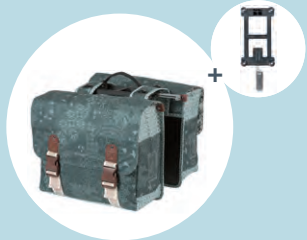

18051 **Basil** Bohème
Double Pannier Bag MIK forest green