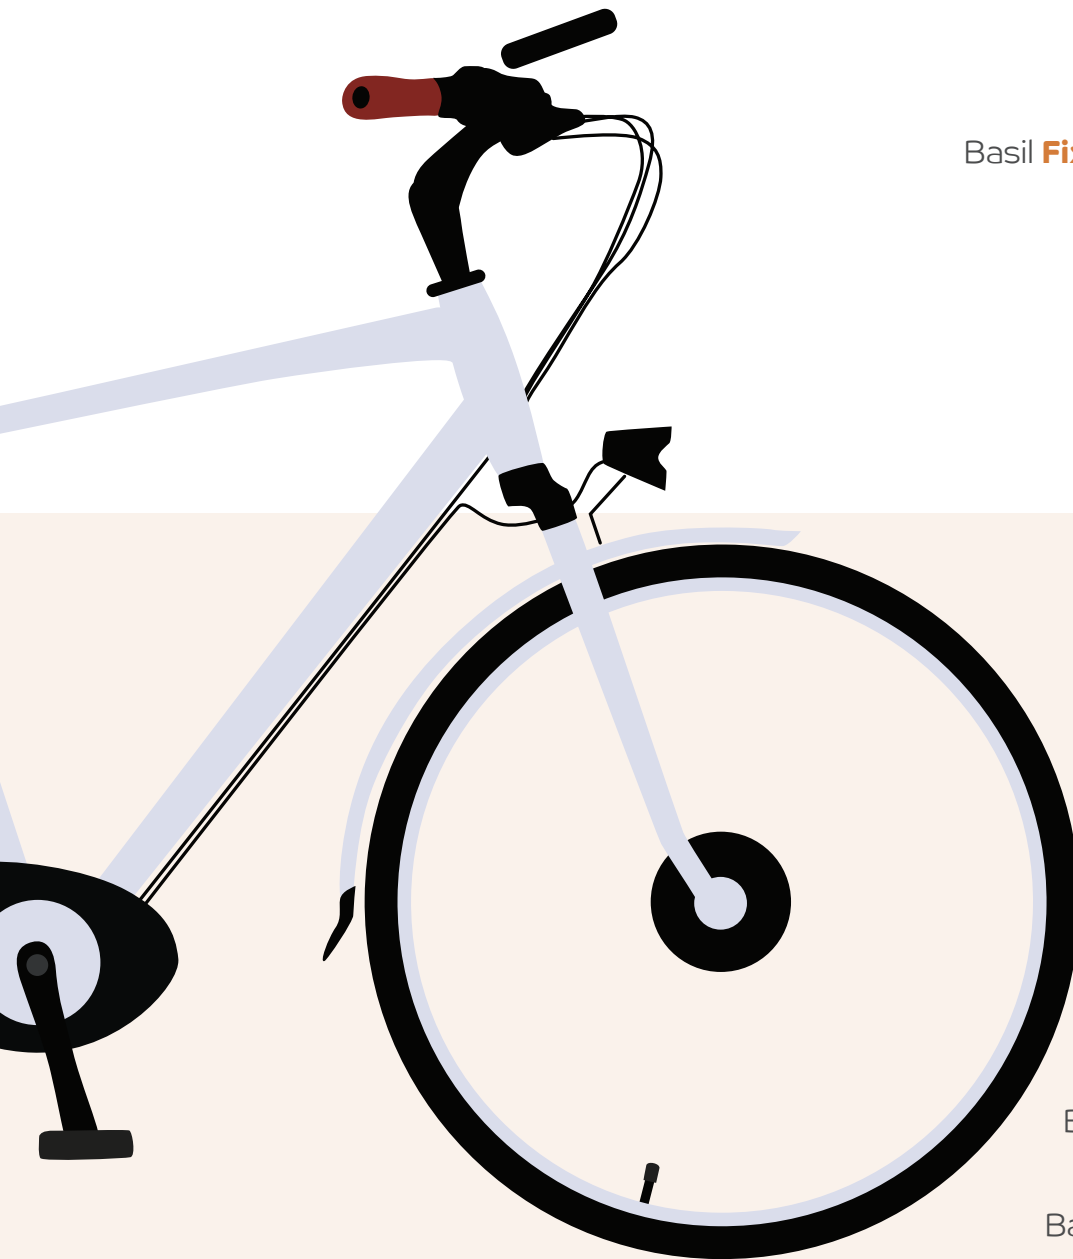

Basil **Fixed Mounted stem holder**

Removable

Basil **BasEasy stem holder**

Basil **Ahead-stem holder KF**

Basil **KF Handlebar holder**

Basil WSL System

The patented WSL system ensures perfect mounting of our basket in a safe and stable manner. The system is universal, the **width and length can be adjusted**. It fits on to various diameters of luggage carrier frames, and can be used in conjunction with batteries in the luggage carrier. **E-bike perfect!**