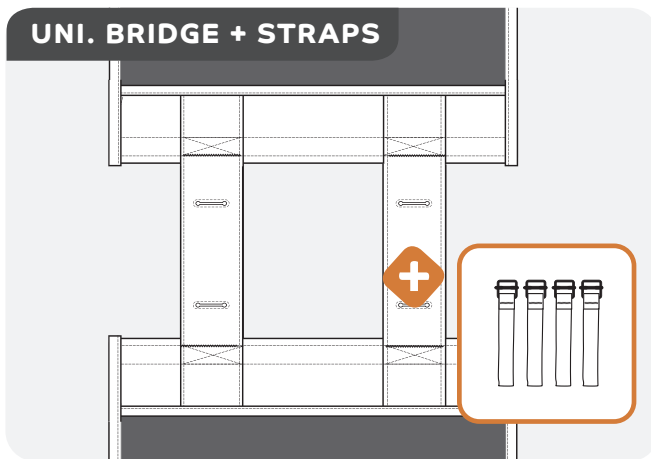

Basil Universal Bridge system

Basil has developed the Universal Bridge system, so you are able to **quickly and easily remove** your double pannier bag from your luggage carrier. By means of **four openings** the Universal Bridge system is easy to install on your luggage carrier. This system is compatible with all luggage carriers including **e-bikes**, MIK and Racktime. It's all in the name: Universal!

You can mount with Universal bridge system in **two ways**:

1. 1 Classic mounting with four fixed mounted **straps**
2. 2 Compatible with and easy to install on MIK and Racktime **plates**
   (sold separately)