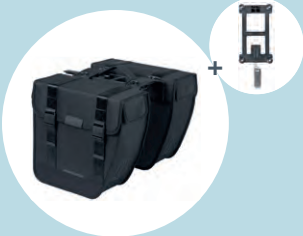

18192 **Basil** Tour
Double Pannier Bag MIK black