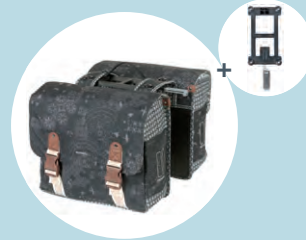

17788 **Basil** Sport design
Double Pannier Bag MIK graphite

17789 **Basil** Sport design
Trunkbag MIK black

17790 **Basil** Sport design
Trunkbag MIK graphite

17797 **Basil** Urban dry
Double Pannier Bag charcoal meele