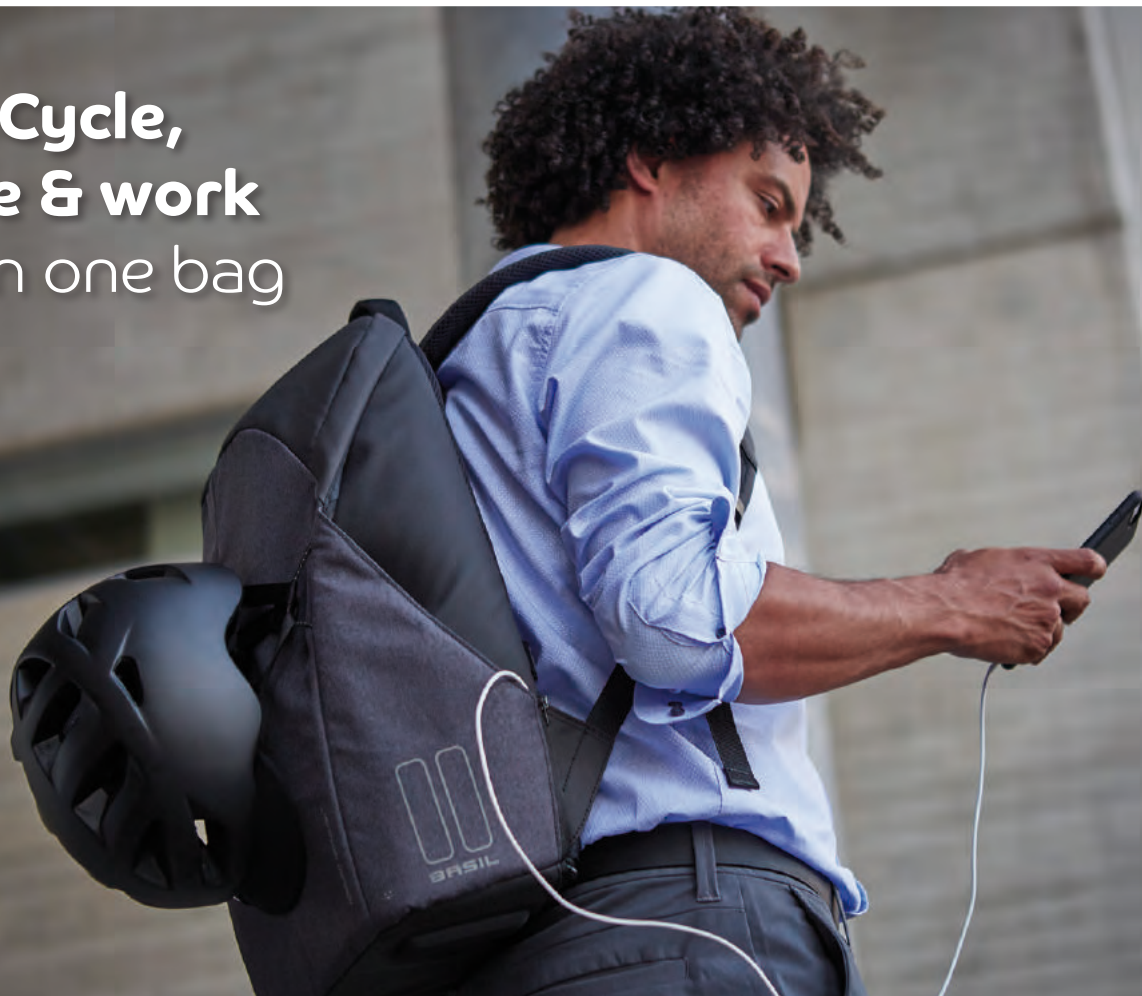

Cycle,
life & work
all in one bag

anti-theft

E-bike
perfect

LED's
be seen

USB
charging

advanced
storage

ergonomic