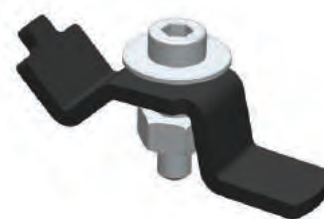

Basil **Fixed Mounted stem holder**

Removable

Basil **BasEasy stem holder**

Basil **Ahead-stem holder KF**

Basil **KF Handlebar holder**

Basil WSL System

The patented WSL system ensures perfect mounting of our basket in a safe and stable manner. The system is universal, the **width and length can be adjusted**. It fits on to various diameters of luggage carrier frames, and can be used in conjunction with batteries in the luggage carrier. **E-bike perfect!**

Basil Clever System

What makes it so clever? The Clever is one single system that can be used in **two ways**. The **removable option** works with a spring clamp. The **permanent system** works with an extra set of hooks that are included.