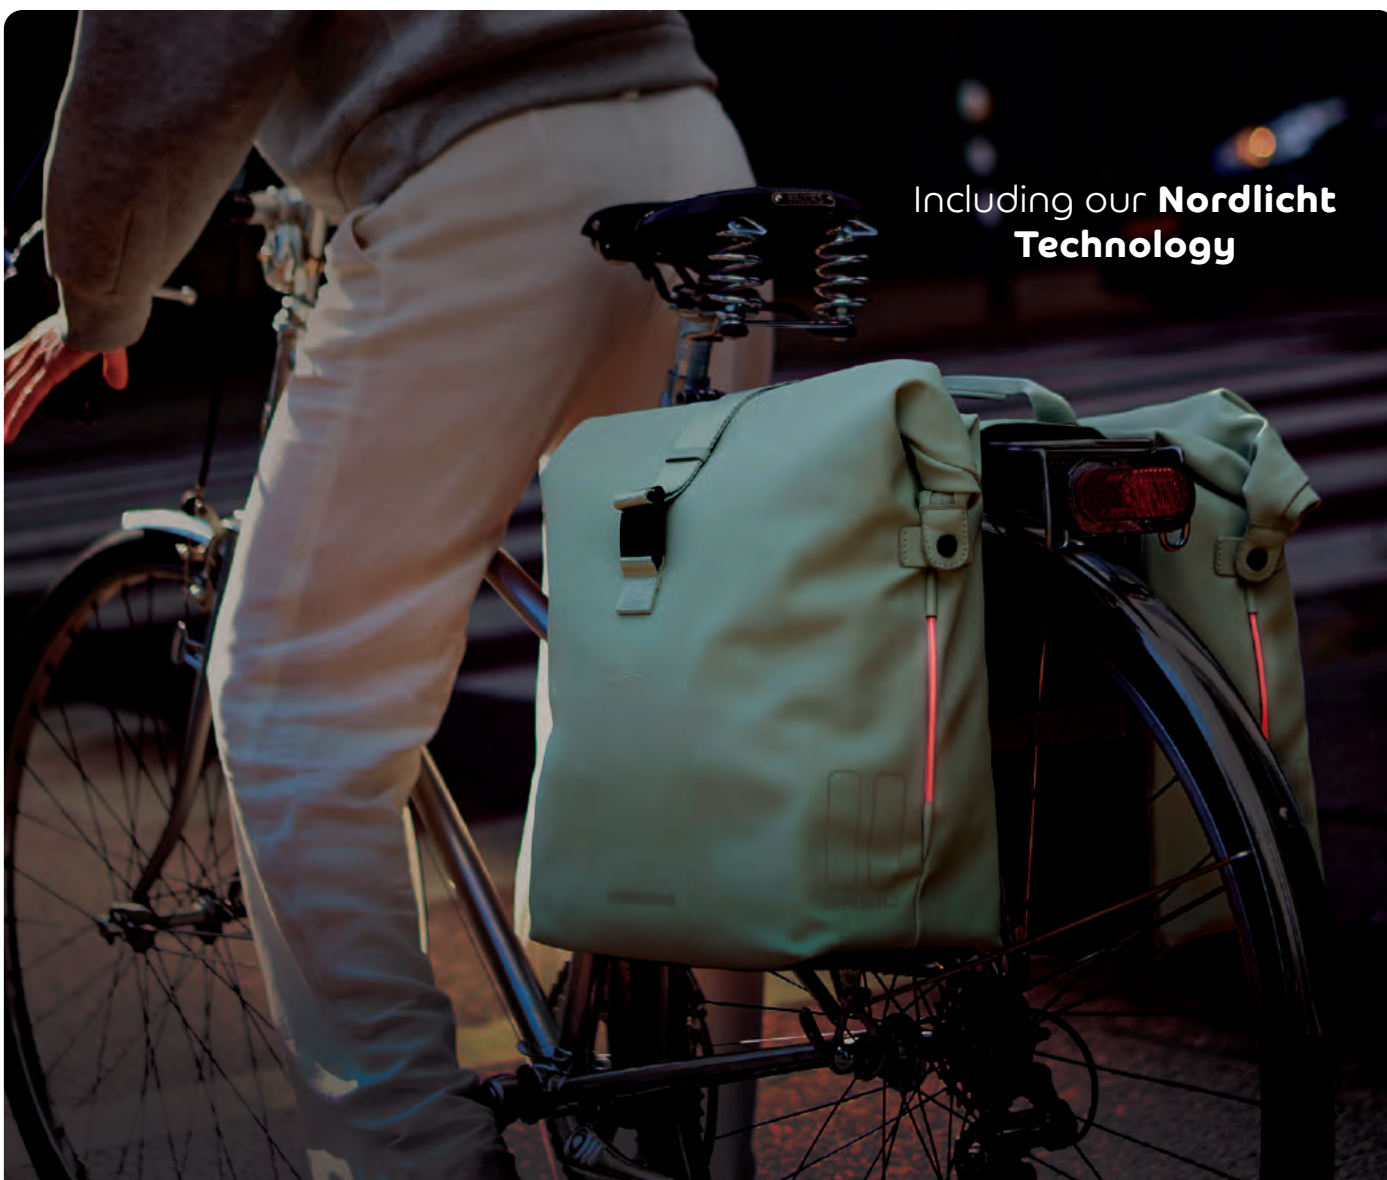

BASIL SOHO
DOUBLE PANNIER BAG NORDLICHT

18125	MIK pastel green	41L
18078	pastel green	41L