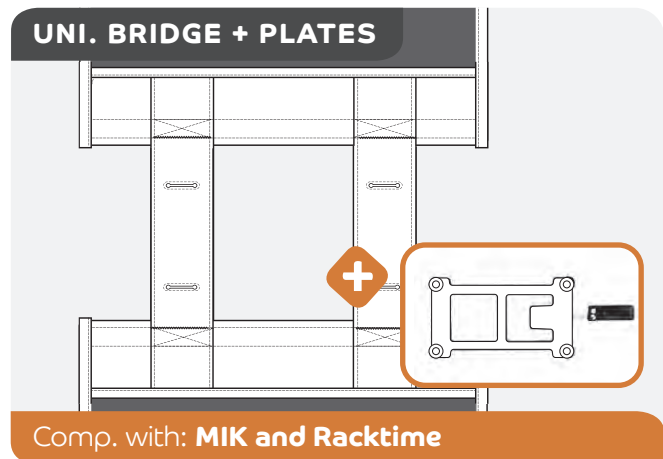

Basil Universal Bridge system

Basil has developed the Universal Bridge system, so you are able to **quickly and easily remove** your double pannier bag from your luggage carrier. By means of **four openings** the Universal Bridge system is easy to install on your luggage carrier. This system is compatible with all luggage carriers including **e-bikes**, MIK and Racktime. It's all in the name: Universal!

You can mount with Universal bridge system in **two ways**:

1. 1 Classic mounting with four fixed mounted **straps**
2. 2 Compatible with and easy to install on MIK and Racktime **plates**
   (sold separately)