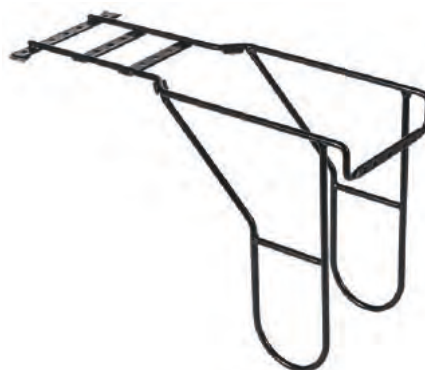

New

**BASIL FORTE
DOUBLE PANNIER BAG**

17777	black/black	35L
18328	MIK black/black	35L

**BASIL FORTE
DOUBLE PANNIER BAG**

17778	navy blue/black	35L
-------	-----------------	-----

BASIL CARRIER EXTENDER

70180	matt black
-------	------------