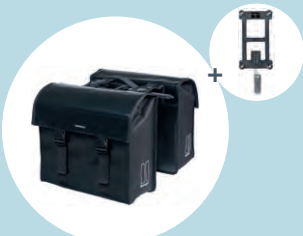

18324 **Basil** Urban Load
Double Pannier Bag MIK black/black

18328 **Basil** Forte
Double Pannier Bag MIK black/black

18332 **Basil** City
Double Pannier Bag MIK black

20017 **Basil** Buddy
faded denim

50545 **Basil** Portland
Bicycle rear basket MIK matt black